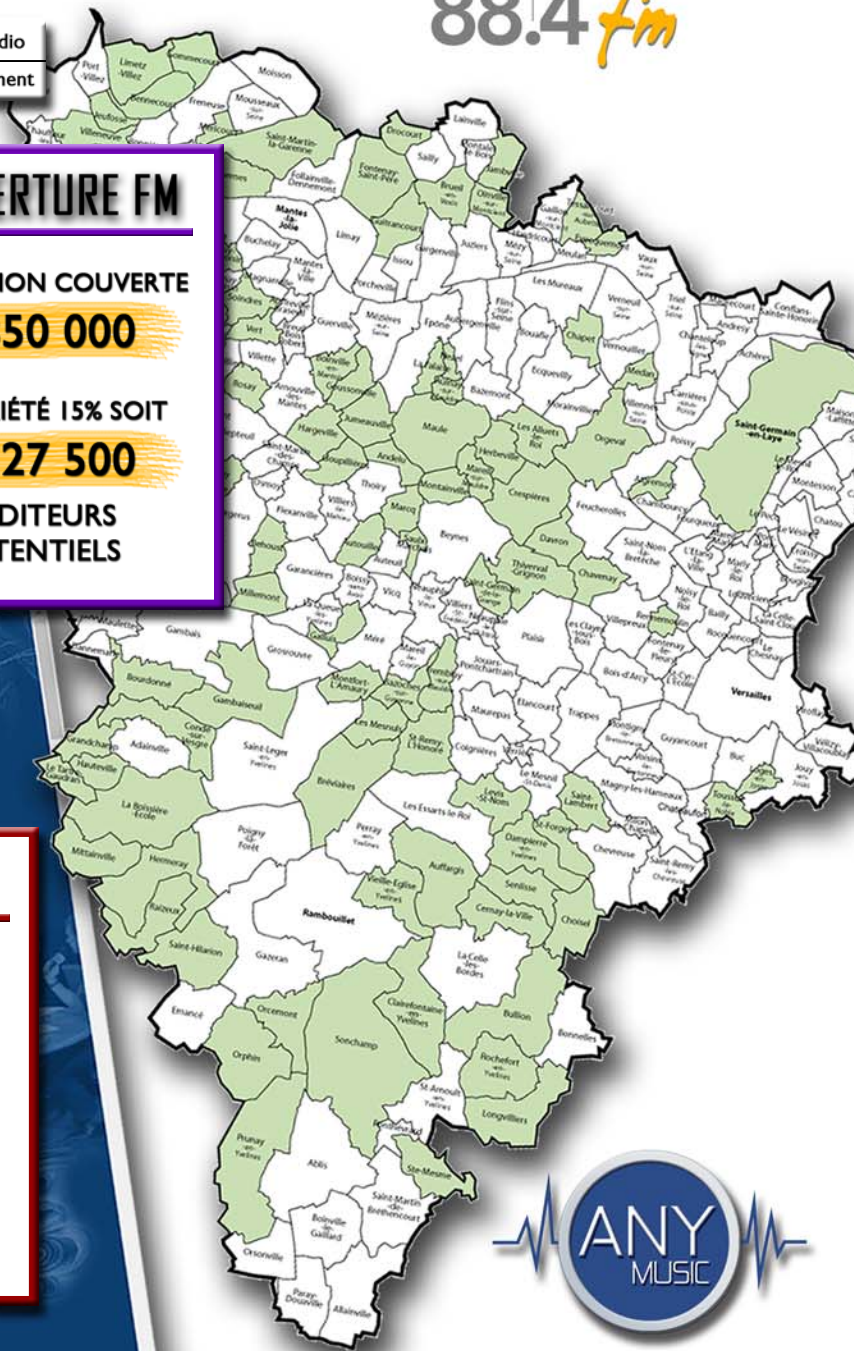

	Lundi	Mardi	Mercredi	Jeudi	Vendredi	Samedi	Dimanche
0h-1h	FM	FM	FM	FM	FM	FM	FM
1h-2h	FM	FM	FM	FM	FM	FM	FM
2h-3h	FM	FM	FM	FM	FM	FM	FM
3h-4h	FM	FM	FM	FM	FM	FM	FM
4h-5h	FM	FM	FM	FM	FM	FM	FM
5h-6h	FM	FM	FM	FM	FM	FM	FM
6h-7h	FM	FM	FM	FM	FM	FM	FM
7h-8h	FM	FM	FM	FM	FM	FM	FM
8h-9h	FM	FM	FM	FM	FM	FM	FM
9h-10h	FM	FM	FM	FM	FM	FM	FM
10h-11h	FM	FM	FM	FM	FM	FM	FM
11h-12h	FM	FM	FM	FM	FM	FM	FM
12h-13h	FM	FM	FM	FM	FM	FM	FM
13h-14h	FM	FM	FM	FM	FM	FM	FM
14h-15h	FM	FM	FM	FM	FM	FM	FM
15h-16h	FM	FM	FM	FM	FM	FM	FM
16h-17h	FM	FM	FM	FM	FM	FM	FM
17h-18h	FM	FM	FM	FM	FM	FM	FM
18h-19h	FM	FM	FM	FM	FM	FM	FM
19h-20h	FM	FM	FM	FM	FM	FM	FM
20h-21h	FM	FM	FM	FM	FM	FM	FM
21h-22h	FM	FM	FM	FM	FM	FM	FM
22h-23h	FM	FM	FM	FM	FM	FM	FM
23h-0h	FM	FM	FM	FM	FM	FM	FM

FM 88.4 et WEB Radio  
WEB Radio uniquement

**COUVERTURE FM**

POPULATION COUVERTE  
**+ 850 000**

NOTORIÉTÉ 15% SOIT  
**+ 127 500**

AUDITEURS POTENTIELS

www.yvelinesradio.com/radio/

**Yvelines Radio 88.4 fm** TOUJOURS PLUS D'INFOS